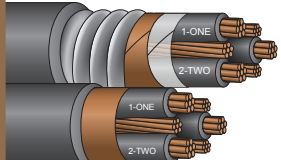

XHHW-2 Conductors 600V/1kV or 2kV
SER/SEU Service Entrance
600V Copper

Phase Identification:
• Colored Conductors
• Numbered
• Striped

Interlocked MC

Flexible Armor

AVAILABLE WITH:
2-4 Conductors
120V and 480V Colors
50% Ground
PVC, ServiceCPE® or
EnviroPlus® (LSZH) Jacket
Water Tight or Non-Water
Tight Connectors

Phase Identification:
• Colored Conductors
• Numbered
• Striped

XHHW-2 Conductors 600V or 2kV Copper
Feeder MC
Jacketed MC
ServiceTeck® (Teck90)

ServiceDRIVE®

VFD Cable System

AVAILABLE WITH:
PVC, ServiceCPE® or
EnviroPlus® (LSZH) Jacket

Pump & Irrigation

Submersible Pump:
• Twisted
• Round Jacketed
• Rainbow Wire®
• Flat Yellow
• Flat Black Heavy Duty
• Flat Black Super Heavy Duty

Irrigation Cables:
• Underground Feeder
• Sprinkler Control
• Decoder Control
• ID Wire
• Underground Landscape Lighting
• Golf Course Sprinkler