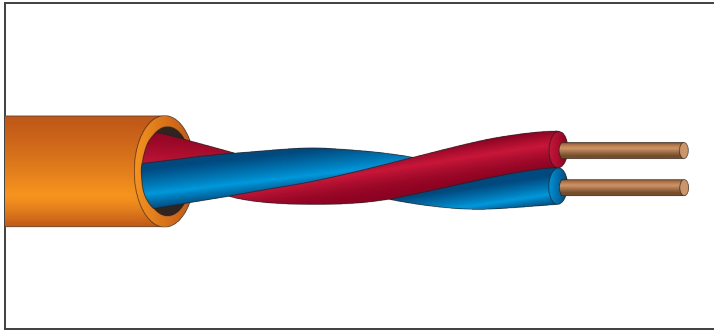

*IRRIGATION CABLES*

**ID Wire**  
**HD-PE**  
**Copper**

**Description:**

Two solid conductors, insulated with 45 mils of HD-PE. Cable jacketed with moisture resistant HD-PE jacket in various colors. Rip cord included for ease of stripping.

**Application:**

Suitable for use as ID wire.

**Standards:**

ICEA S-61-402/NEMA WC-5  
ICEA S-95-658/NEMA WC-70  
Sunlight Resistant  
Direct Burial  
Color Code: Blue and Red  
RoHS Compliant

| Part Number | Conductors (no.) | Strands (no.) | Insulation Thickness (mils) | Jacket Thickness (mils) | Diameter (in.) | Approx. Net Weight (lb./1000') |
|-------------|------------------|---------------|-----------------------------|-------------------------|----------------|--------------------------------|
| DECT14/2    | 2                | 1             | 45                          | 35                      | 0.38           | 54                             |
| DECT12/2    | 2                | 1             | 45                          | 35                      | 0.41           | 72                             |